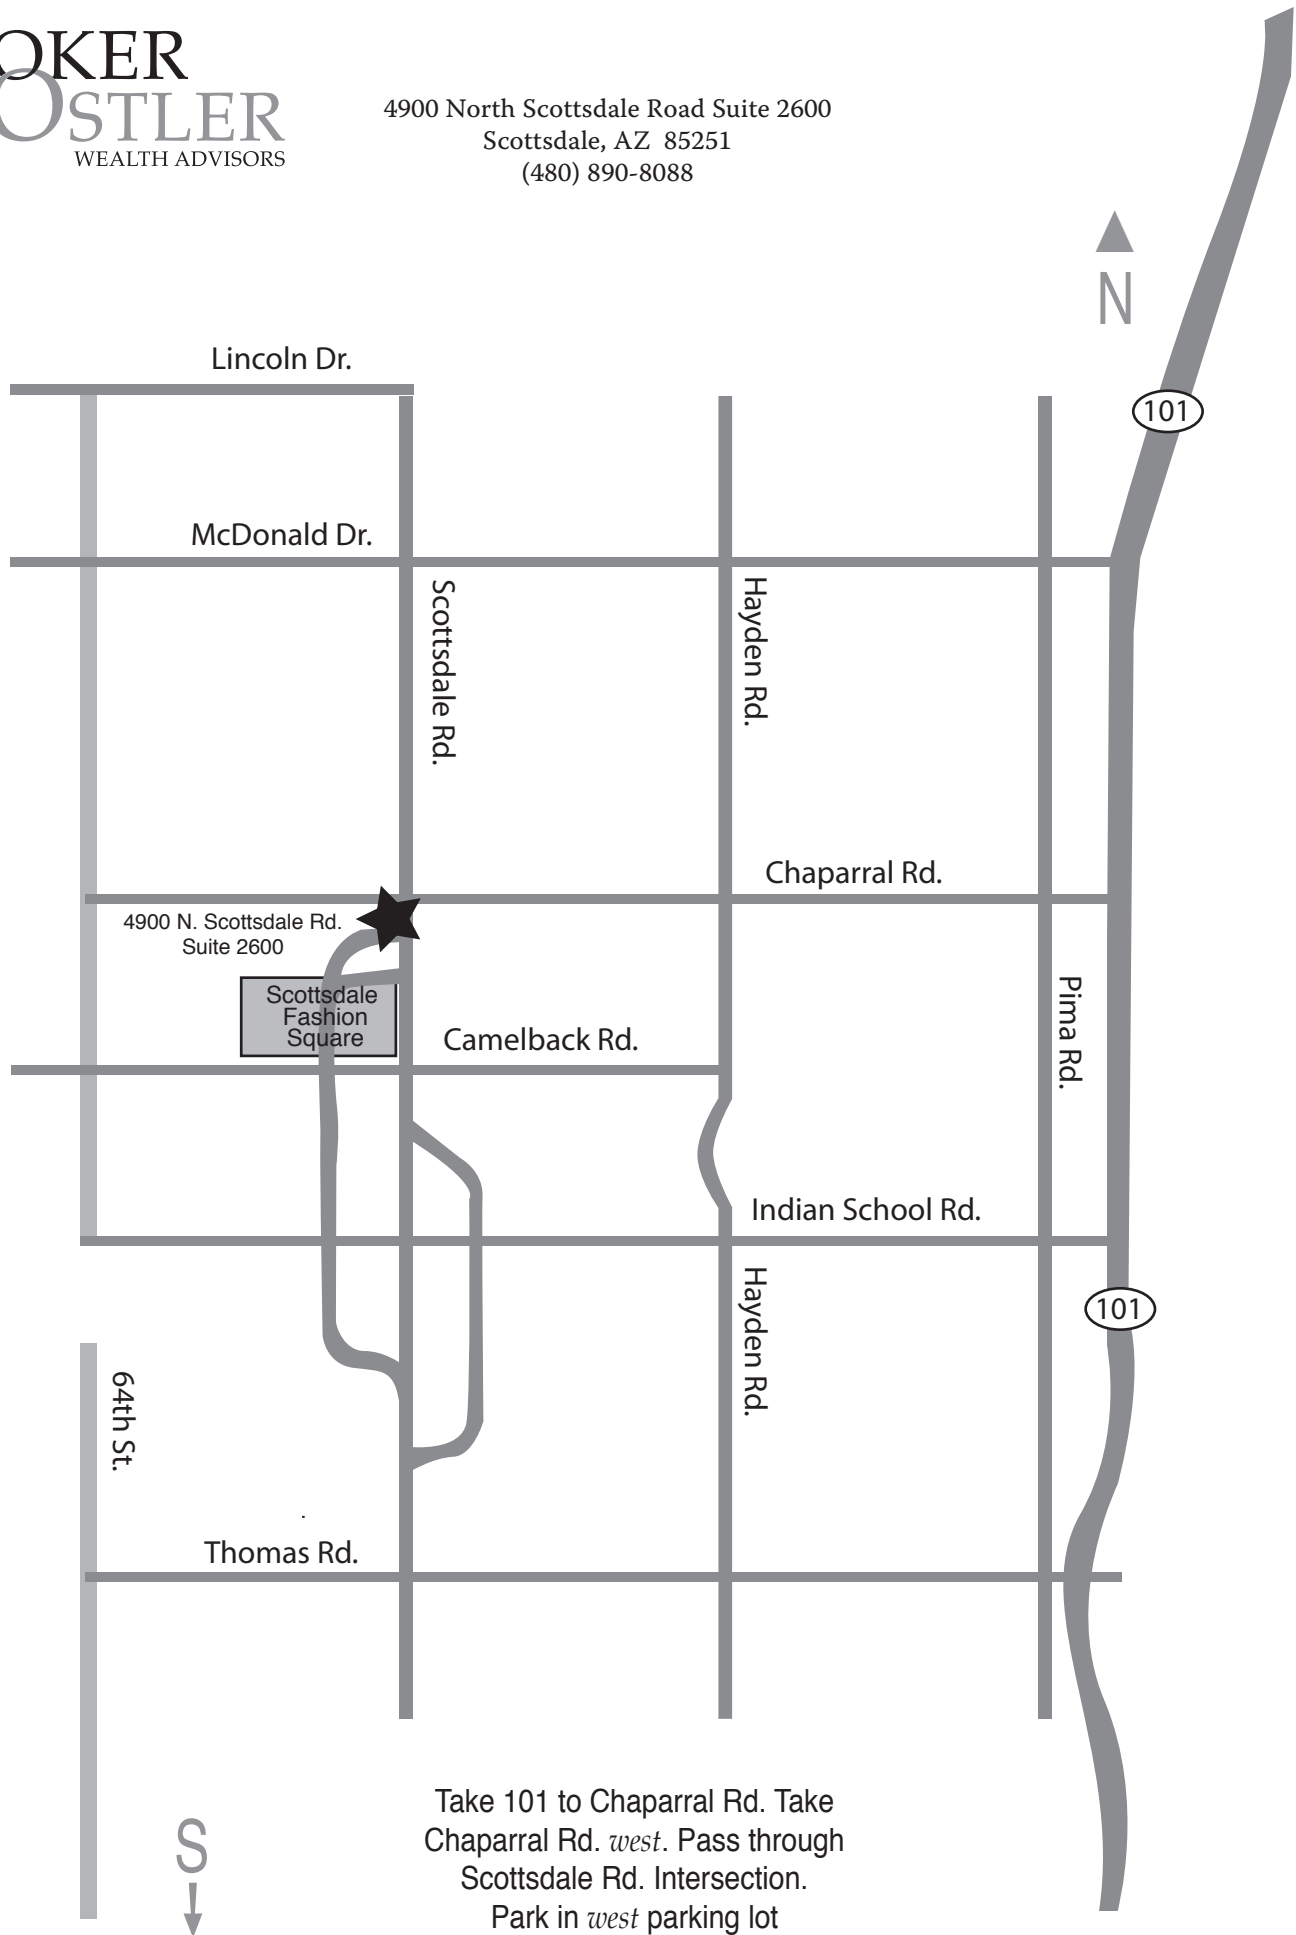

4900 North Scottsdale Road Suite 2600  
Scottsdale, AZ 85251  
(480) 890-8088

Take 101 to Chaparral Rd. Take  
Chaparral Rd. *west*. Pass through  
Scottsdale Rd. Intersection.  
Park in *west* parking lot